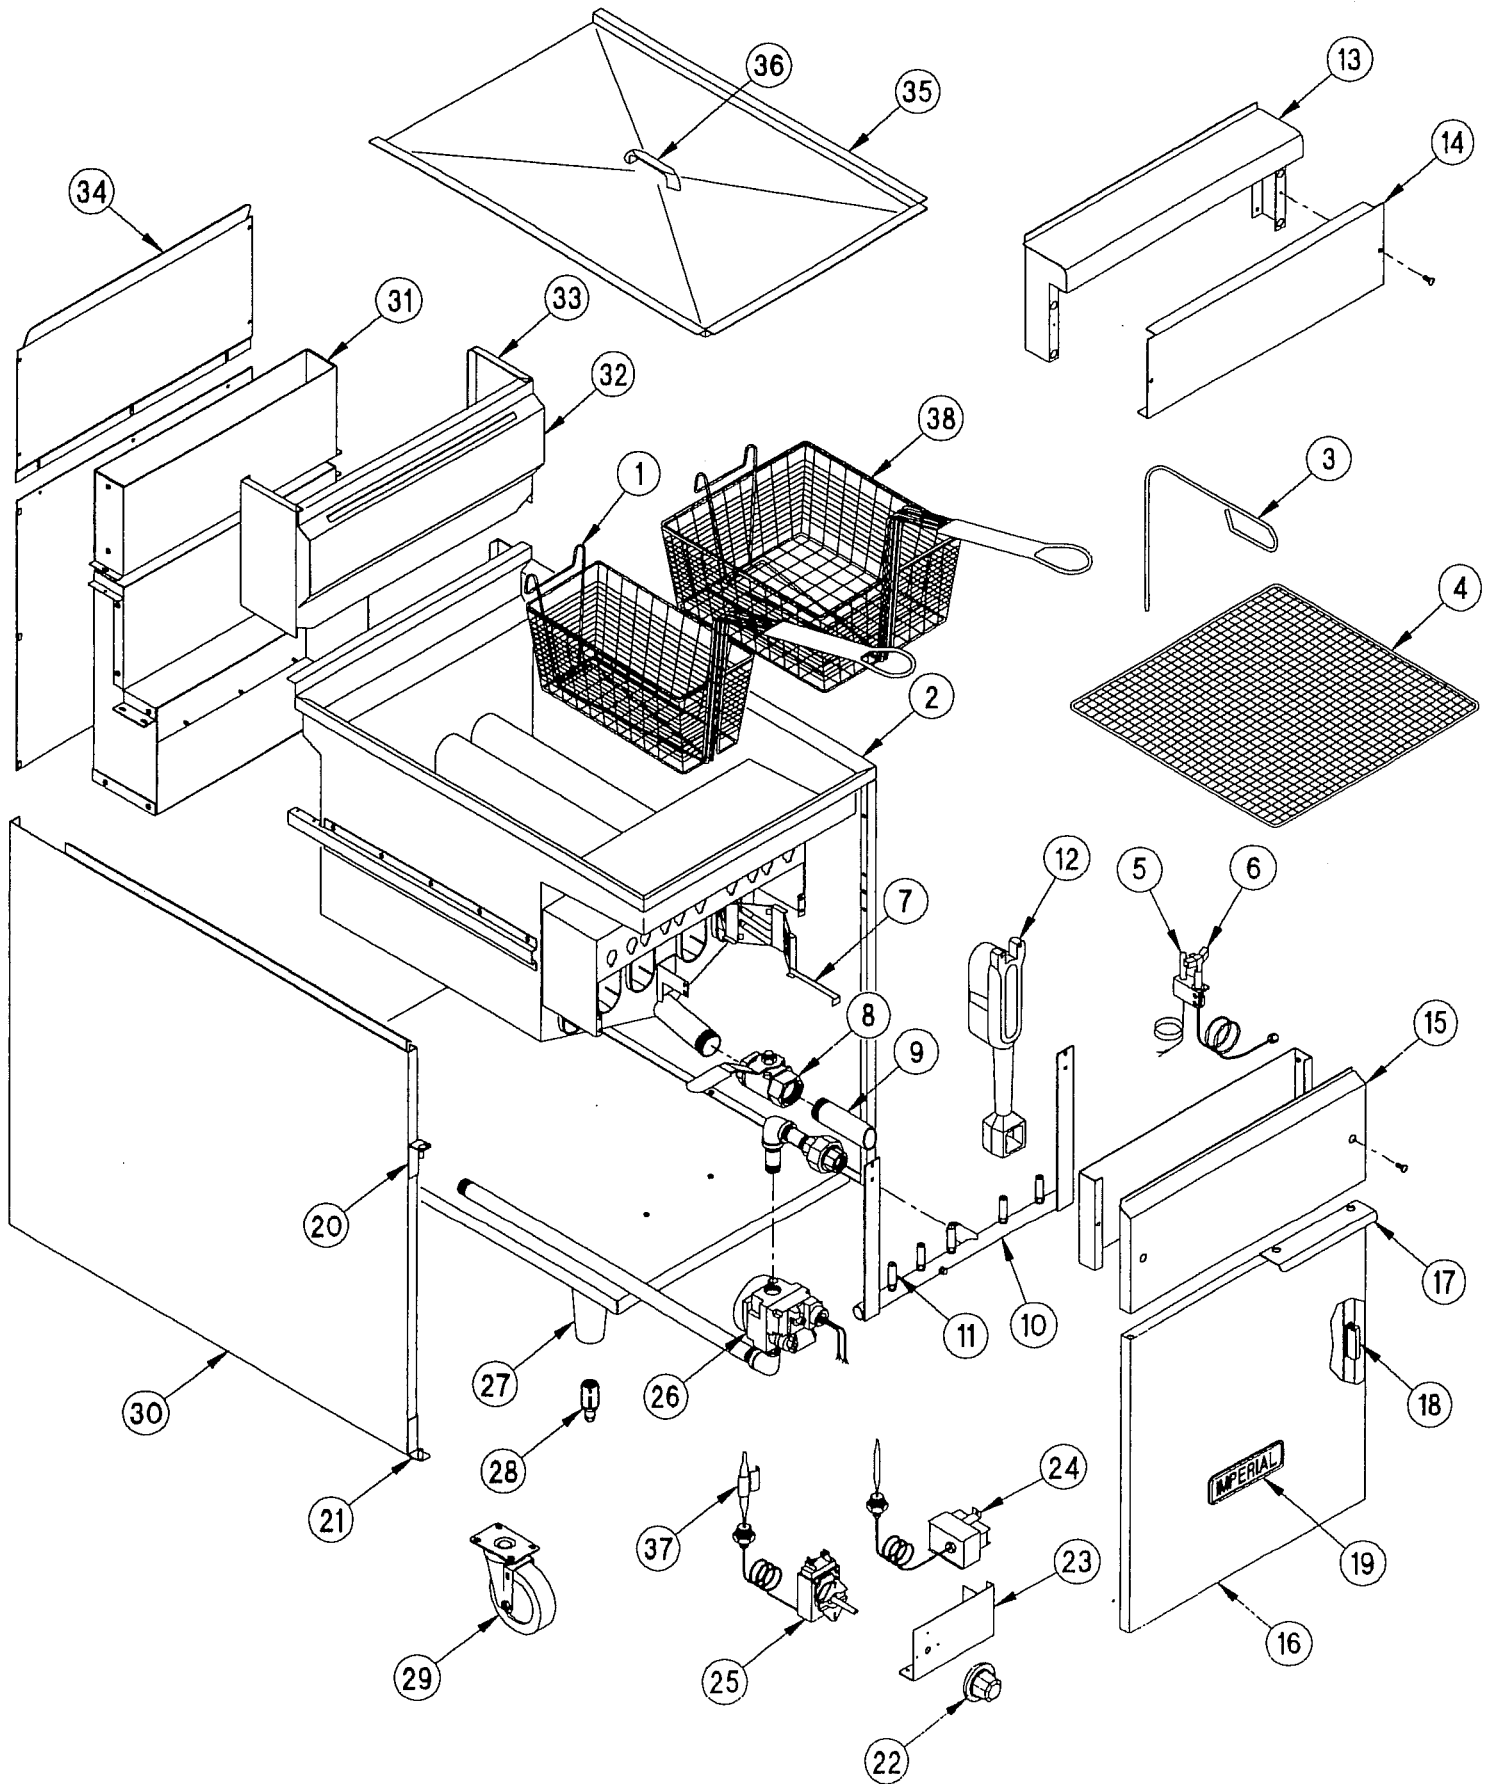

IF-75 SERIES FRYERS

REPLACEMENT PARTS FOR ALL IF-75 MODELS

IF-75 Series Fryers

ITEM NO.	DESCRIPTION	PART #	IFS - 75
1	Twin Size Frying Basket (L 17"xW 8-1/4"xD 5-3/4")	3068	2
2	Vessel Assembly - S/S 5 Tube Fryer	28024	1
3	Goofer Rod - Declogger	28087	1
4	Crumb Screen / Fine Mesh (17-1/2" x 17-1/2")	3067	1
5	Thermopile	1096	1
***6	Pilot Burner NAT.	0310 & 2031-2	1
***	Pilot Burner L.P.	0310 & 32105	1
***	Pilot Bell Orifice # 21 - NAT.	2031-2	1
***	Pilot Bell Orifice # 11 - L.P.	32105	1
7	Diffuser (N/A)	28059	5
***	Diffuser	308	5
8	Drain Valve	30647M	1
9	Drain Extension	0306-1	1
10	Gas Manifold - 5 Tube Fryer	1375	1
11	Orifice - NAT. Gas	1625-36	5
	Orifice - L.P. Gas	1625-51	5
12	Burner	1225	5
13	Landing Ledge On Range Match Fryer	28078	1
14	Front Panel Range Match Fryer	28083	1
15	Front Panel	28084	1
16	Cabinet Door Assembly	28108	1
17	Door Handle	28046	1
18	Door Magnet	1830	1
19	Imperial Logo	35840	1
	Logo Speed Nut	36569	2
20	Upper Door Hanger	28048	1
21	Lower Door Hanger	28050	1
22	Operating T-Stat - Knob Only	1176	1
23	T-Stat/Hi Limit Bracket	28076	1
24	Hi Limit Switch	1177	1
25	Operating Thermostat	1175	1
26	Comb Gas Valve - NAT. (White-Rogers)	1173-WR	1
	Comb Gas Valve - L.P. (RobertShaw)	1174-RS	1
27	Cone Leg W / Adjustable Foot, Old Style	5027 & 1045	4
***	S/S 6in.5/8 Stud Leg W / Nylon Glide (New)	30555	4
28	Adjustable Foot	1045	4
29	Caster	1060	2
	Caster With Brakes	1061	2
30	R/H Side Panel	28112	1
	L/H Side Panel	28113	1
31	Upper Flue Assembly - 5 Tube Fryer	28118	1
	Lower Flue Assembly - 5 Tube Fryer	28119	1
32	Basket Hanger	28079	1
33	Vessel Back Panel	28073	1
34	Upper Structural Back	28195	1
	Lower Structural Back	28196	1
35	Vessel Vat Cover W / Handle (27-5/8" X 17-7/8")	28109	1
36	Handle	1090	1
37	Probe Holder Bracket	28077	1
38	Full Size Frying Basket (L 16-3/4"xW 17-1/2"xD 5-3/4")	3085	1
***	1/3 RD Size Frying Basket (L 17"xW 3-1/2"xD 5-3/4")	3068	4
***	IF-75 Joiner Strip	28187	Optional