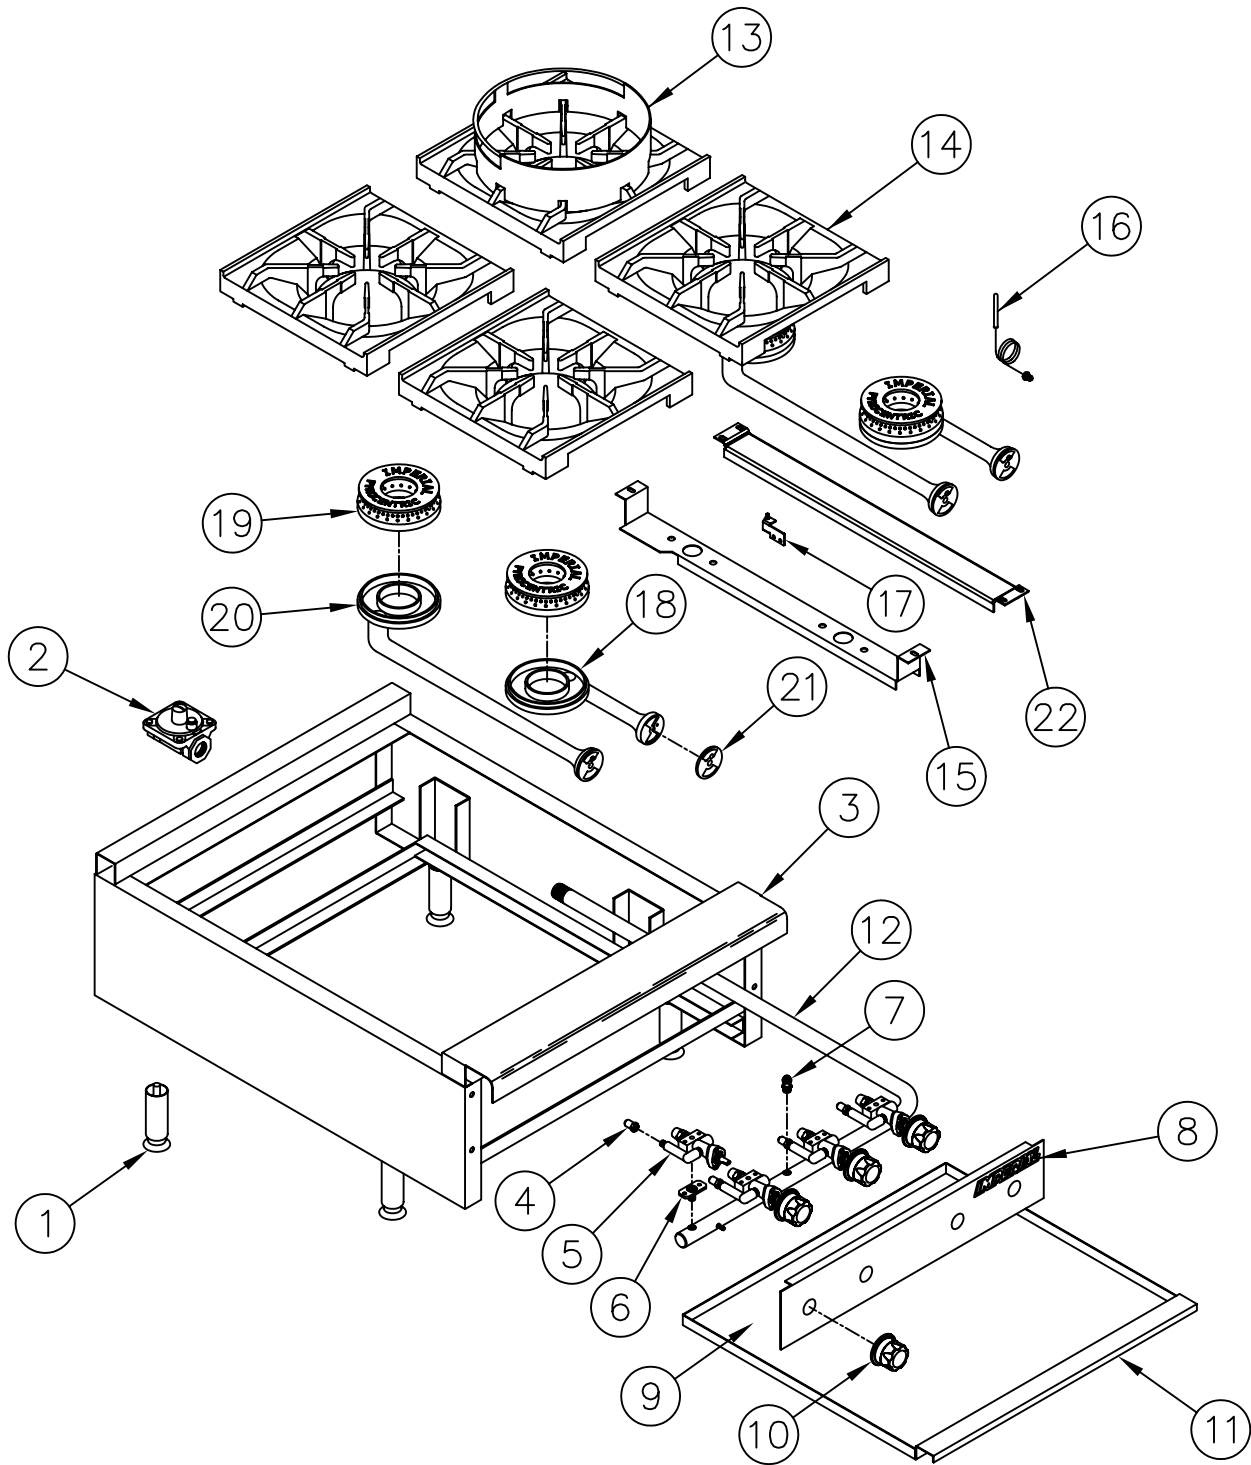

CIHPA SERIES HOT PLATE

REPLACEMENT PARTS FOR ALL CIHPA MODELS

4	5 1651-L, 1651-R	6	7
16	5 1660-L, 1660-R	17 22	10