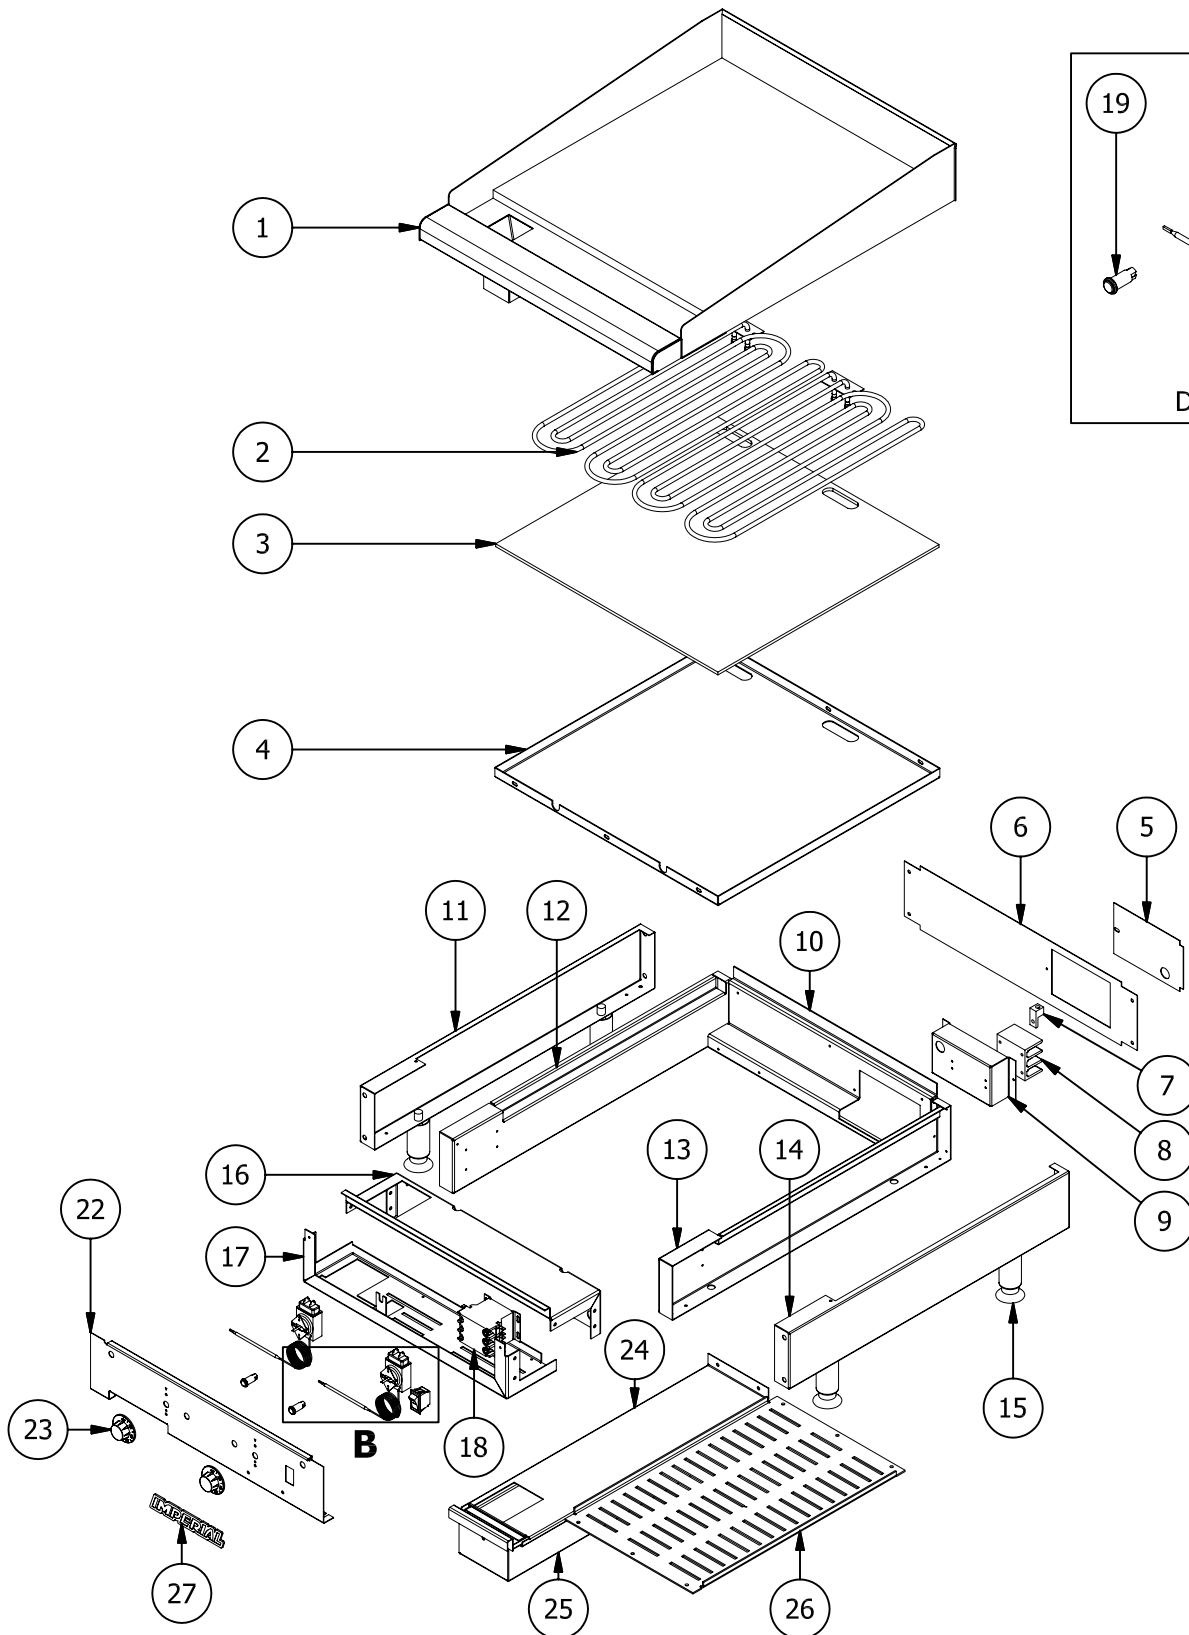

### ITGE Series - Electric Thermo Controlled Griddles

ITEM NO	DESCRIPTION	PART #	24"	36"	48"	60"	72"
1	Griddle Plate Assembly 24"	12000	1				
	Griddle Plate Assembly 36"	12001		1			
	Griddle Plate Assembly 48"	12002			1		
	Griddle Plate Assembly 60"	12003				1	
	Griddle Plate Assembly 72"	12004					1
2	208V Griddle Heating Element	36866-208	2	3	4	5	6
	240V Griddle Heating Element	36866-240	2	3	4	5	6
	480V Griddle Heating Element	36866-480	2	3	4	5	6
3	PM Insulation Board	Call Factory	1	1	1	1	1
4	24" Heat Deflector	37036	1				
	36" Heat Deflector	37037		1			
	48" Heat Deflector	37038			1		
	60" Heat Deflector	37048				1	
	72" Heat Deflector	37053					1
5	ITG-E Back Box Cover	37042	1	1	1	1	1
6	24" Back Panel	37039	1				
	36" Back Panel	37040		1			
	48" Back Panel	37041			1		
	60" Back Panel	37049				1	
	72" Back Panel	37054					1
7	ITG-E Ground Lug	37090	1	1	1	1	2
8	ITGE/IFSE - Terminal Block	37073	1	1	1	1	2
9	ITG-E Electrical Box	37035	1	1	1	1	2
10	24" Rear Support	37029	1				
	36" Rear Support	37030		1			
	48" Rear Support	37031			1		
	60" Rear Support	37046				1	
	72" Rear Support	37051					1
11	ITG-E Side Panel Left Side	37025	1	1	1	1	1
12	ITG-E inner Side Panel Left Side	37027	1	1	1	1	1
13	ITG-E inner Side Panel Right Side	37028	1	1	1	1	1
14	ITG-E Side Panel Right Side	37026	1	1	1	1	1
15	4in Adjustable Leg	3901	4	4	4	4	4
16	24" Front Baffle	37032	1				
	36" Front Baffle	37033		1			
	48" Front Baffle	37034			1		
	60" Front Baffle	37047				1	
	72" Front Baffle	37052					1
17	24" Front Support Bottom	31159	1				
	36" Front Support Bottom	31160		1			
	48" Front Support Bottom	31161			1		
	60" Front Support Bottom	31162				1	
	72" Front Support Bottom	31163					1
18	Contactora With Box Lugs	35470	1	1	1	1	2
19	Indicator Heat Light 250V	1124-230	2	3	4	5	6
20	Thermostat	37088	2	3	4	5	6
21	ITGE/IFSE LTIL Switch	36930	1	1	1	1	1
22	Valve Cover S/S 24"	37043	1				
	Valve Cover S/S 36"	37044		1			
	Valve Cover S/S 48"	37045			1		
	Valve Cover S/S 60"	37050				1	
	Valve Cover S/S 72"	37055					1
23	Thermostat Dial	37089	2	3	4	5	6
24	Grease Can Guide L/H	31179	1	1	1	1	2
	Grease Can Guide R/H	31376	1	1	1	1	2
25	Grease Can 10 x 16	12019	1	1	1	1	2
	Grease Can 9 x 16	12020	1	1	1	1	2
	Grease Can 6" x 19-1/4" x 3"	31180	1	1	1	1	2
26	Bottom Plate 24"	31149	1				
	Bottom Plate 36"	31150		1			
	Bottom Plate 48"	31151			1		
	Bottom Plate 60"	31152				1	
	Bottom Plate 72"	31150					2
27	Small Imperial Blue Logo Plate	35839	1	1	1	1	1
	Push Nut	36569	2	2	2	2	2