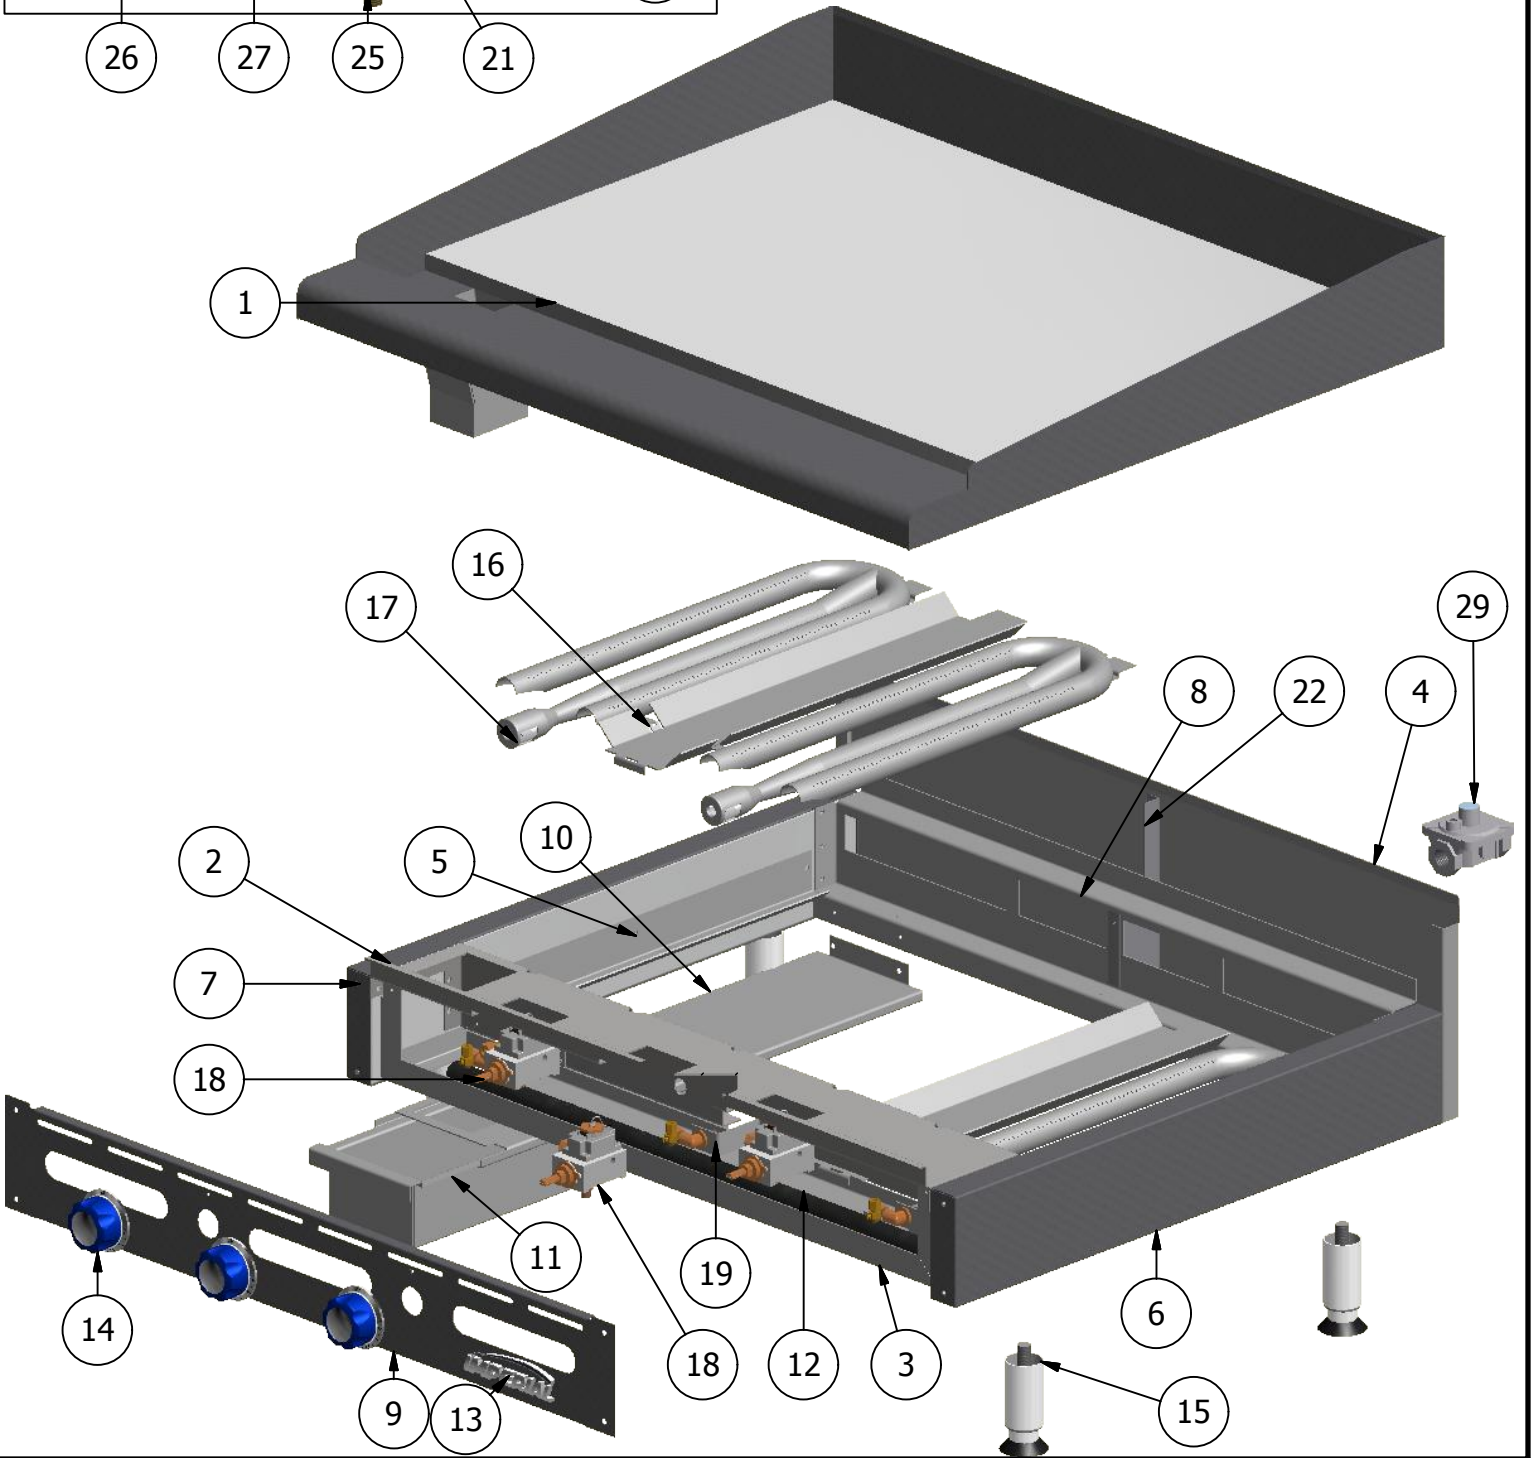

COUNTERTOP THERMOSTATIC GRIDDLES

VALVE & MANIFOLD COMPONENTS

ITG Series - Thermo Controlled Griddles

ITEM	DESCRIPTION	PART NO.	24"	36"	48"	60"	72"
1	24" GRIDDLE PLATE ASSEMBLY	12000	1	-	-	-	-
***	36" GRIDDLE PLATE ASSEMBLY	12001	-	1	-	-	-
***	48" GRIDDLE PLATE ASSEMBLY	12002	-	-	1	-	-
***	60" GRIDDLE PLATE ASSEMBLY	12003	-	-	-	1	-
***	72" GRIDDLE PLATE ASSEMBLY	12004	-	-	-	-	1
2	24" FRONT BAFFLE	31154	1	-	-	-	-
***	36" FRONT BAFFLE	31155	-	1	-	-	-
***	48" FRONT BAFFLE	31156	-	-	1	-	-
***	60" FRONT BAFFLE	31157	-	-	-	1	-
***	72" FRONT BAFFLE	31158	-	-	-	-	1
3	24" FRONT SUPPORT BOTTOM	31159	1	-	-	-	-
***	36" FRONT SUPPORT BOTTOM	31160	-	1	-	-	-
***	48" FRONT SUPPORT BOTTOM	31161	-	-	1	-	-
***	60" FRONT SUPPORT BOTTOM	31162	-	-	-	1	-
***	72" FRONT SUPPORT BOTTOM	31163	-	-	-	-	1
4	24" FLUE BACK	31169	1	-	-	-	-
***	36" FLUE BACK	31170	-	1	-	-	-
***	48" FLUE BACK	31171	-	-	1	-	-
***	60" FLUE BACK	31172	-	-	-	1	-
***	72" FLUE BACK	31173	-	-	-	-	1
5	BAFFLE SIDE	31186	2	2	2	2	2
6	SIDE PANEL ASSY. R/H	38954	1	1	1	1	1
7	SIDE PANEL ASSY. L/H	38955	1	1	1	1	1
8	24" REAR SUPPORT	31164	1	-	-	-	-
***	36" REAR SUPPORT	31165	-	1	-	-	-
***	48" REAR SUPPORT	31166	-	-	1	-	-
***	60" REAR SUPPORT	31167	-	-	-	1	-
***	72" REAR SUPPORT	31168	-	-	-	-	1
9	24" VALVE COVER	31181	1	-	-	-	-
***	36" VALVE COVER	31182	-	1	-	-	-
***	48" VALVE COVER	31183	-	-	1	-	-
***	60" VALVE COVER	31184	-	-	-	1	-
***	72" VALVE COVER	31185	-	-	-	-	1
10	GREASE CAN GUIDE L/H	31179	1	1	1	1	1
***	GREASE CAN GUIDE R/H	31376	-	-	-	1	1
11	GREASE CAN	31180	1	1	1	2	2
12	24" MANIFOLD	0870	1	-	-	-	-
***	36" MANIFOLD	0869	-	1	-	-	-
***	48" MANIFOLD	0868	-	-	1	-	-
***	60" MANIFOLD	0866	-	-	-	1	-
***	72" MANIFOLD	0865	-	-	-	-	1
13	SMALL IMPERIAL LOGO	37766	1	1	1	1	1
***	SPEED NUT FOR LOGO (NOT SHOWN)	36569	2	2	2	2	2
14	THERMOSTAT CONTROL KNOB	36571	2	3	4	5	6
15	4" ADJUSTABLE APPLIANCES LEG WITH NYLON GUIDE	3901	4	4	4	6	6
16	BAFFLE CENTER	31187	1	2	3	4	5
17	GRIDDLE BURNER	2099	2	3	4	5	6
18	TEDDINGTON THERMOSTAT CONTROL	36015	2	3	4	5	6