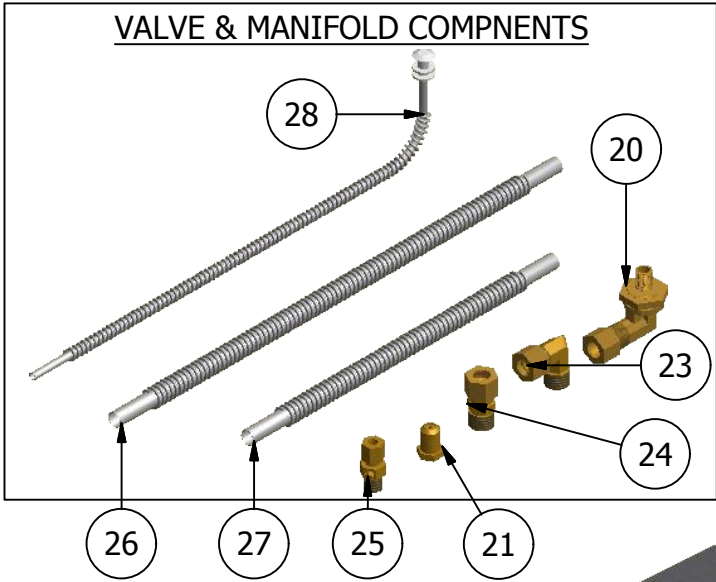

COUNTERTOP THERMOSTATIC GRIDDLES

VALVE & MANIFOLD COMPONENTS

ITG Series - Thermo Controlled Griddles

ITEM	DESCRIPTION	PART NO.	24"	36"	48"	60"	72"
1	24" GRIDDLE PLATE ASSEMBLY	12000	1	-	-	-	-
***	36" GRIDDLE PLATE ASSEMBLY	12001	-	1	-	-	-
***	48" GRIDDLE PLATE ASSEMBLY	12002	-	-	1	-	-
***	60" GRIDDLE PLATE ASSEMBLY	12003	-	-	-	1	-
***	72" GRIDDLE PLATE ASSEMBLY	12004	-	-	-	-	1
2	24" FRONT BAFFLE	31154	1	-	-	-	-
***	36" FRONT BAFFLE	31155	-	1	-	-	-
***	48" FRONT BAFFLE	31156	-	-	1	-	-
***	60" FRONT BAFFLE	31157	-	-	-	1	-
***	72" FRONT BAFFLE	31158	-	-	-	-	1
3	24" FRONT SUPPORT BOTTOM	31159	1	-	-	-	-
***	36" FRONT SUPPORT BOTTOM	31160	-	1	-	-	-
***	48" FRONT SUPPORT BOTTOM	31161	-	-	1	-	-
***	60" FRONT SUPPORT BOTTOM	31162	-	-	-	1	-
***	72" FRONT SUPPORT BOTTOM	31163	-	-	-	-	1
4	24" FLUE BACK	31169	1	-	-	-	-
***	36" FLUE BACK	31170	-	1	-	-	-
***	48" FLUE BACK	31171	-	-	1	-	-
***	60" FLUE BACK	31172	-	-	-	1	-
***	72" FLUE BACK	31173	-	-	-	-	1
5	BAFFLE SIDE	31186	2	2	2	2	2
6	SIDE PANEL ASSY. R/H	38954	1	1	1	1	1
7	SIDE PANEL ASSY. L/H	38955	1	1	1	1	1
8	24" REAR SUPPORT	31164	1	-	-	-	-
***	36" REAR SUPPORT	31165	-	1	-	-	-
***	48" REAR SUPPORT	31166	-	-	1	-	-
***	60" REAR SUPPORT	31167	-	-	-	1	-
***	72" REAR SUPPORT	31168	-	-	-	-	1
9	24" VALVE COVER	31181	1	-	-	-	-
***	36" VALVE COVER	31182	-	1	-	-	-
***	48" VALVE COVER	31183	-	-	1	-	-
***	60" VALVE COVER	31184	-	-	-	1	-
***	72" VALVE COVER	31185	-	-	-	-	1
10	GREASE CAN GUIDE L/H	31179	1	1	1	1	1
***	GREASE CAN GUIDE R/H	31376	-	-	-	1	1
11	GREASE CAN	31180	1	1	1	2	2
12	24" MANIFOLD	0870	1	-	-	-	-
***	36" MANIFOLD	0869	-	1	-	-	-
***	48" MANIFOLD	0868	-	-	1	-	-
***	60" MANIFOLD	0866	-	-	-	1	-
***	72" MANIFOLD	0865	-	-	-	-	1
13	SMALL IMPERIAL LOGO	37766	1	1	1	1	1
***	SPEED NUT FOR LOGO (NOT SHOWN)	36569	2	2	2	2	2
14	THERMOSTAT CONTROL KNOB	36571	2	3	4	5	6
15	4" ADJUSTABLE APPLIANCES LEG WITH NYLON GUIDE	3901	4	4	4	6	6
16	BAFFLE CENTER	31187	1	2	3	4	5
17	GRIDDLE BURNER	2099	2	3	4	5	6
18	TEDDINGTON THERMOSTAT CONTROL	36015	2	3	4	5	6