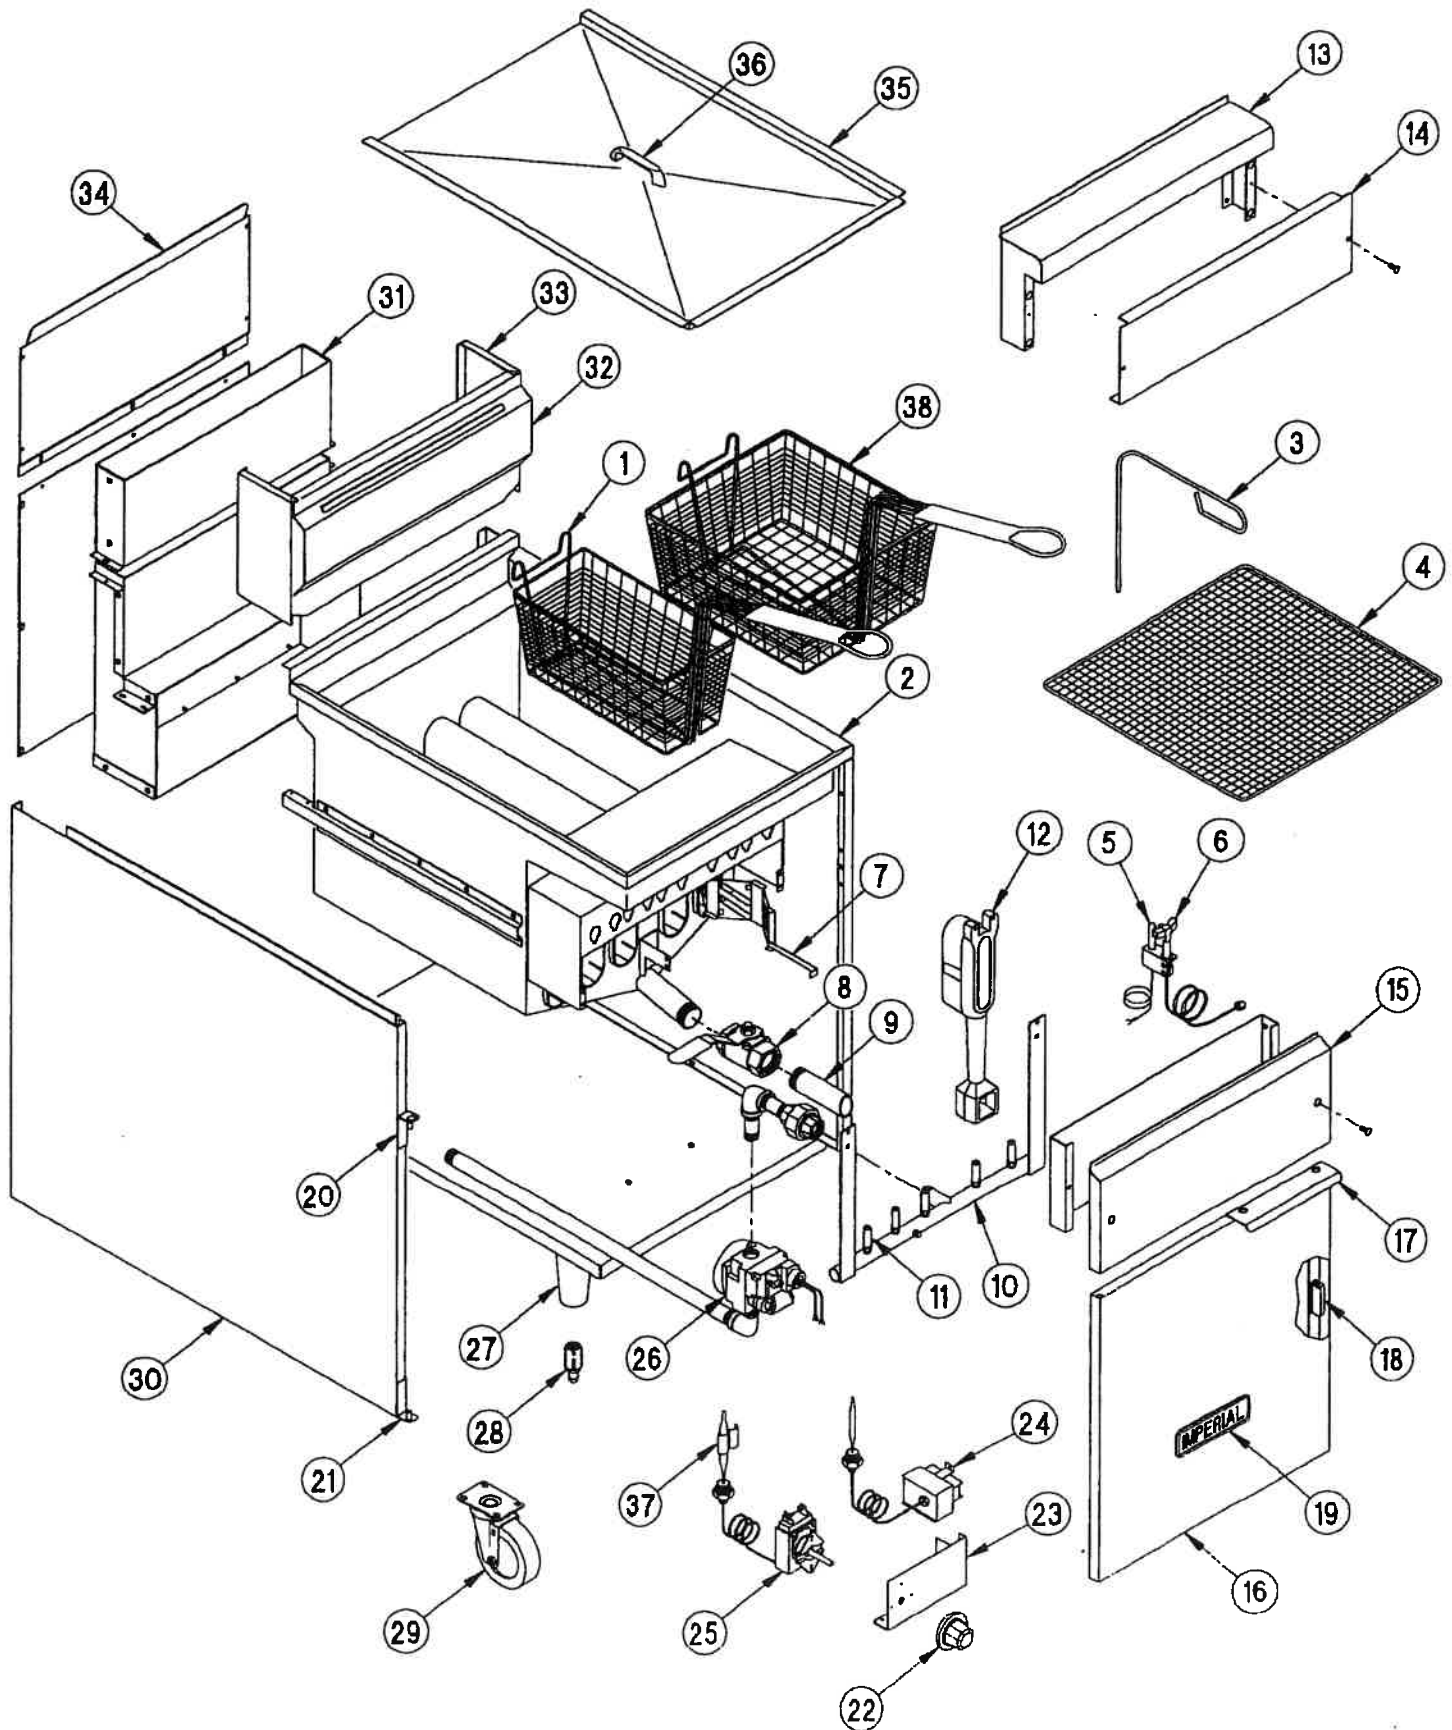

IF-75 SERIES FRYERS

REPLACEMENT PARTS FOR ALL IF-75 MODELS

IF-75 Series Fryers

ITEM NO.	DESCRIPTION	PART #	IFS - 75
1	Twin Size Frying Basket (L 17"xW 8-1/4"xD 5-3/4")	3068	2
2	Vessel Assembly - S/S 5 Tube Fryer	28024	1
3	Goofer Rod - Declogger	28087	1
4	Crumb Screen / Fine Mesh (17-1/2" x 17-1/2")	3067	1
5	Thermopile	1096	1
***6	Pilot Burner NAT.	0310 & 2031-2	1
***	Pilot Burner L.P.	0310 & 32105	1
***	Pilot Bell Orifice # 21 - NAT.	2031-2	1
***	Pilot Bell Orifice # 11 - L.P.	32105	1
7	Diffuser (N/A)	28059	5
***	Diffuser	28060 308	5
8	Drain Valve	30647M	1
9	Drain Extension	0306-1	1
10	Gas Manifold - 5 Tube Fryer	1375	1
11	Orifice - NAT. Gas	1625-36	5
	Orifice - L.P. Gas	1625-51	5
12	Burner	1225	5
13	Landing Ledge On Range Match Fryer	28078	1
14	Front Panel Range Match Fryer	28083	1
15	Front Panel	28084	1
16	Cabinet Door Assembly	28108	1
17	Door Handle	28046	1
18	Door Magnet	1830	1
19	Imperial Logo	35840	1
	Logo Speed Nut	36569	2
20	Upper Door Hanger	28048	1
21	Lower Door Hanger	28050	1
22	Operating T-Stat - Knob Only	1176	1
23	T-Stat/Hi Limit Bracket	28076	1
24	Hi Limit Switch	1177	1
25	Operating Thermostat	1175	1
26	Comb Gas Valve - NAT. (White-Rogers)	1173-WR	1
	Comb Gas Valve - L.P. (RobertShaw)	1174-RS	1
27	Cone Leg W / Adjustable Foot, Old Style	5027 & 1045	4
***	S/S 6in.5/8 Stud Leg W / Nylon Glide (New)	30555	4
28	Adjustable Foot	1045	4
29	Caster	1060	2
	Caster With Brakes	1061	2
30	R/H Side Panel	28112	1
	L/H Side Panel	28113	1
31	Upper Flue Assembly - 5 Tube Fryer	28118	1
	Lower Flue Assembly - 5 Tube Fryer	28119	1
32	Basket Hanger	28079	1
33	Vessel Back Panel	28073	1
34	Upper Structural Back	28195	1
	Lower Structural Back	28196	1
35	Vessel Vat Cover W / Handle (27-5/8" X 17-7/8")	28109	1
36	Handle	1090	1
37	Probe Holder Bracket	28077	1
38	Full Size Frying Basket (L 16-3/4"xW 17-1/2"xD 5-3/4")	3085	1
***	1/3 RD Size Frying Basket (L 17"xW 3-1/2"xD 5-3/4")	3068	4
***	IF-75 Joiner Strip	28187	Optional